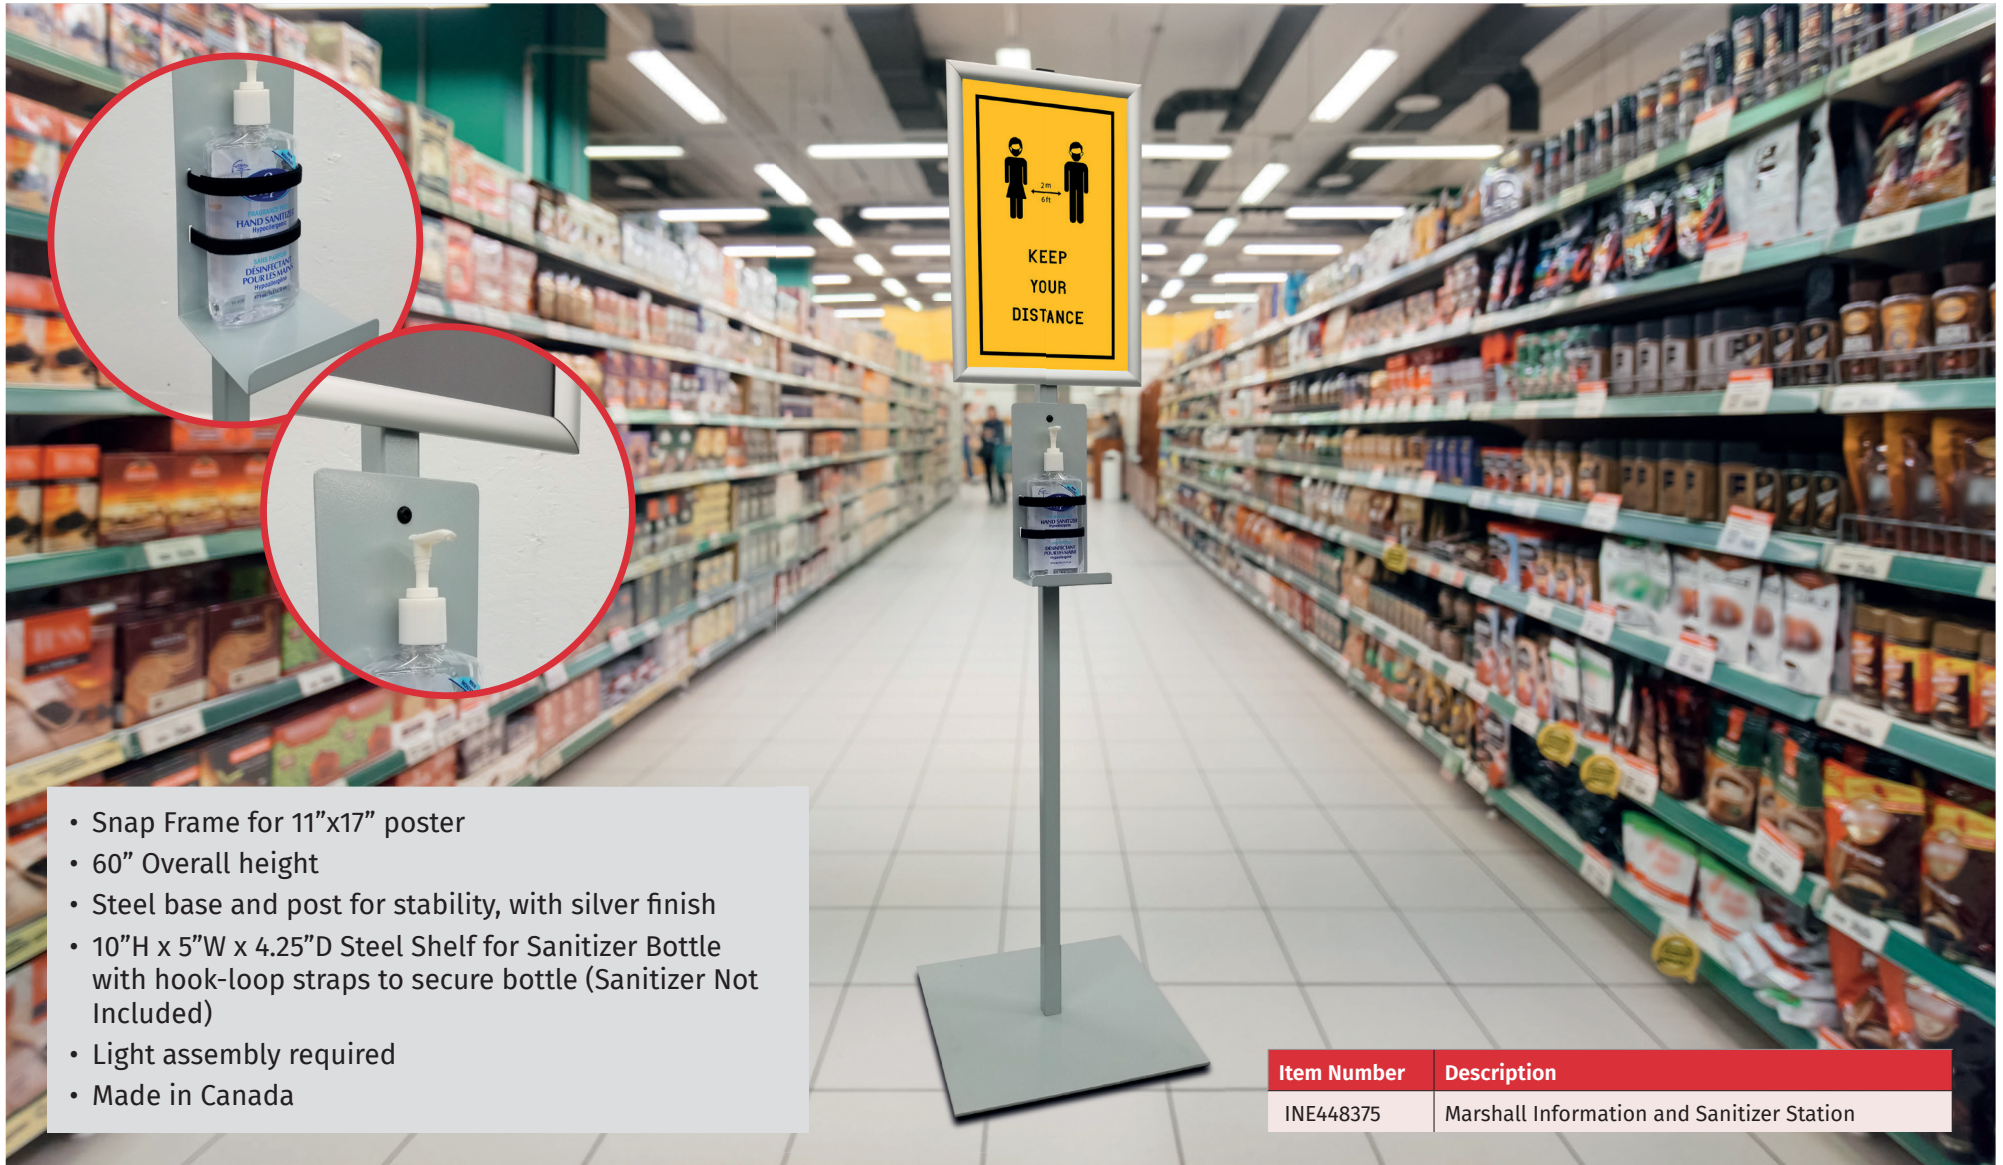

# Marshall

- Snap Frame for 11"x17" poster
- 60" Overall height
- Steel base and post for stability, with silver finish
- 10"H x 5"W x 4.25"D Steel Shelf for Sanitizer Bottle with hook-loop straps to secure bottle (Sanitizer Not Included)
- Light assembly required
- Made in Canada

Item Number	Description
INE448375	Marshall Information and Sanitizer Station